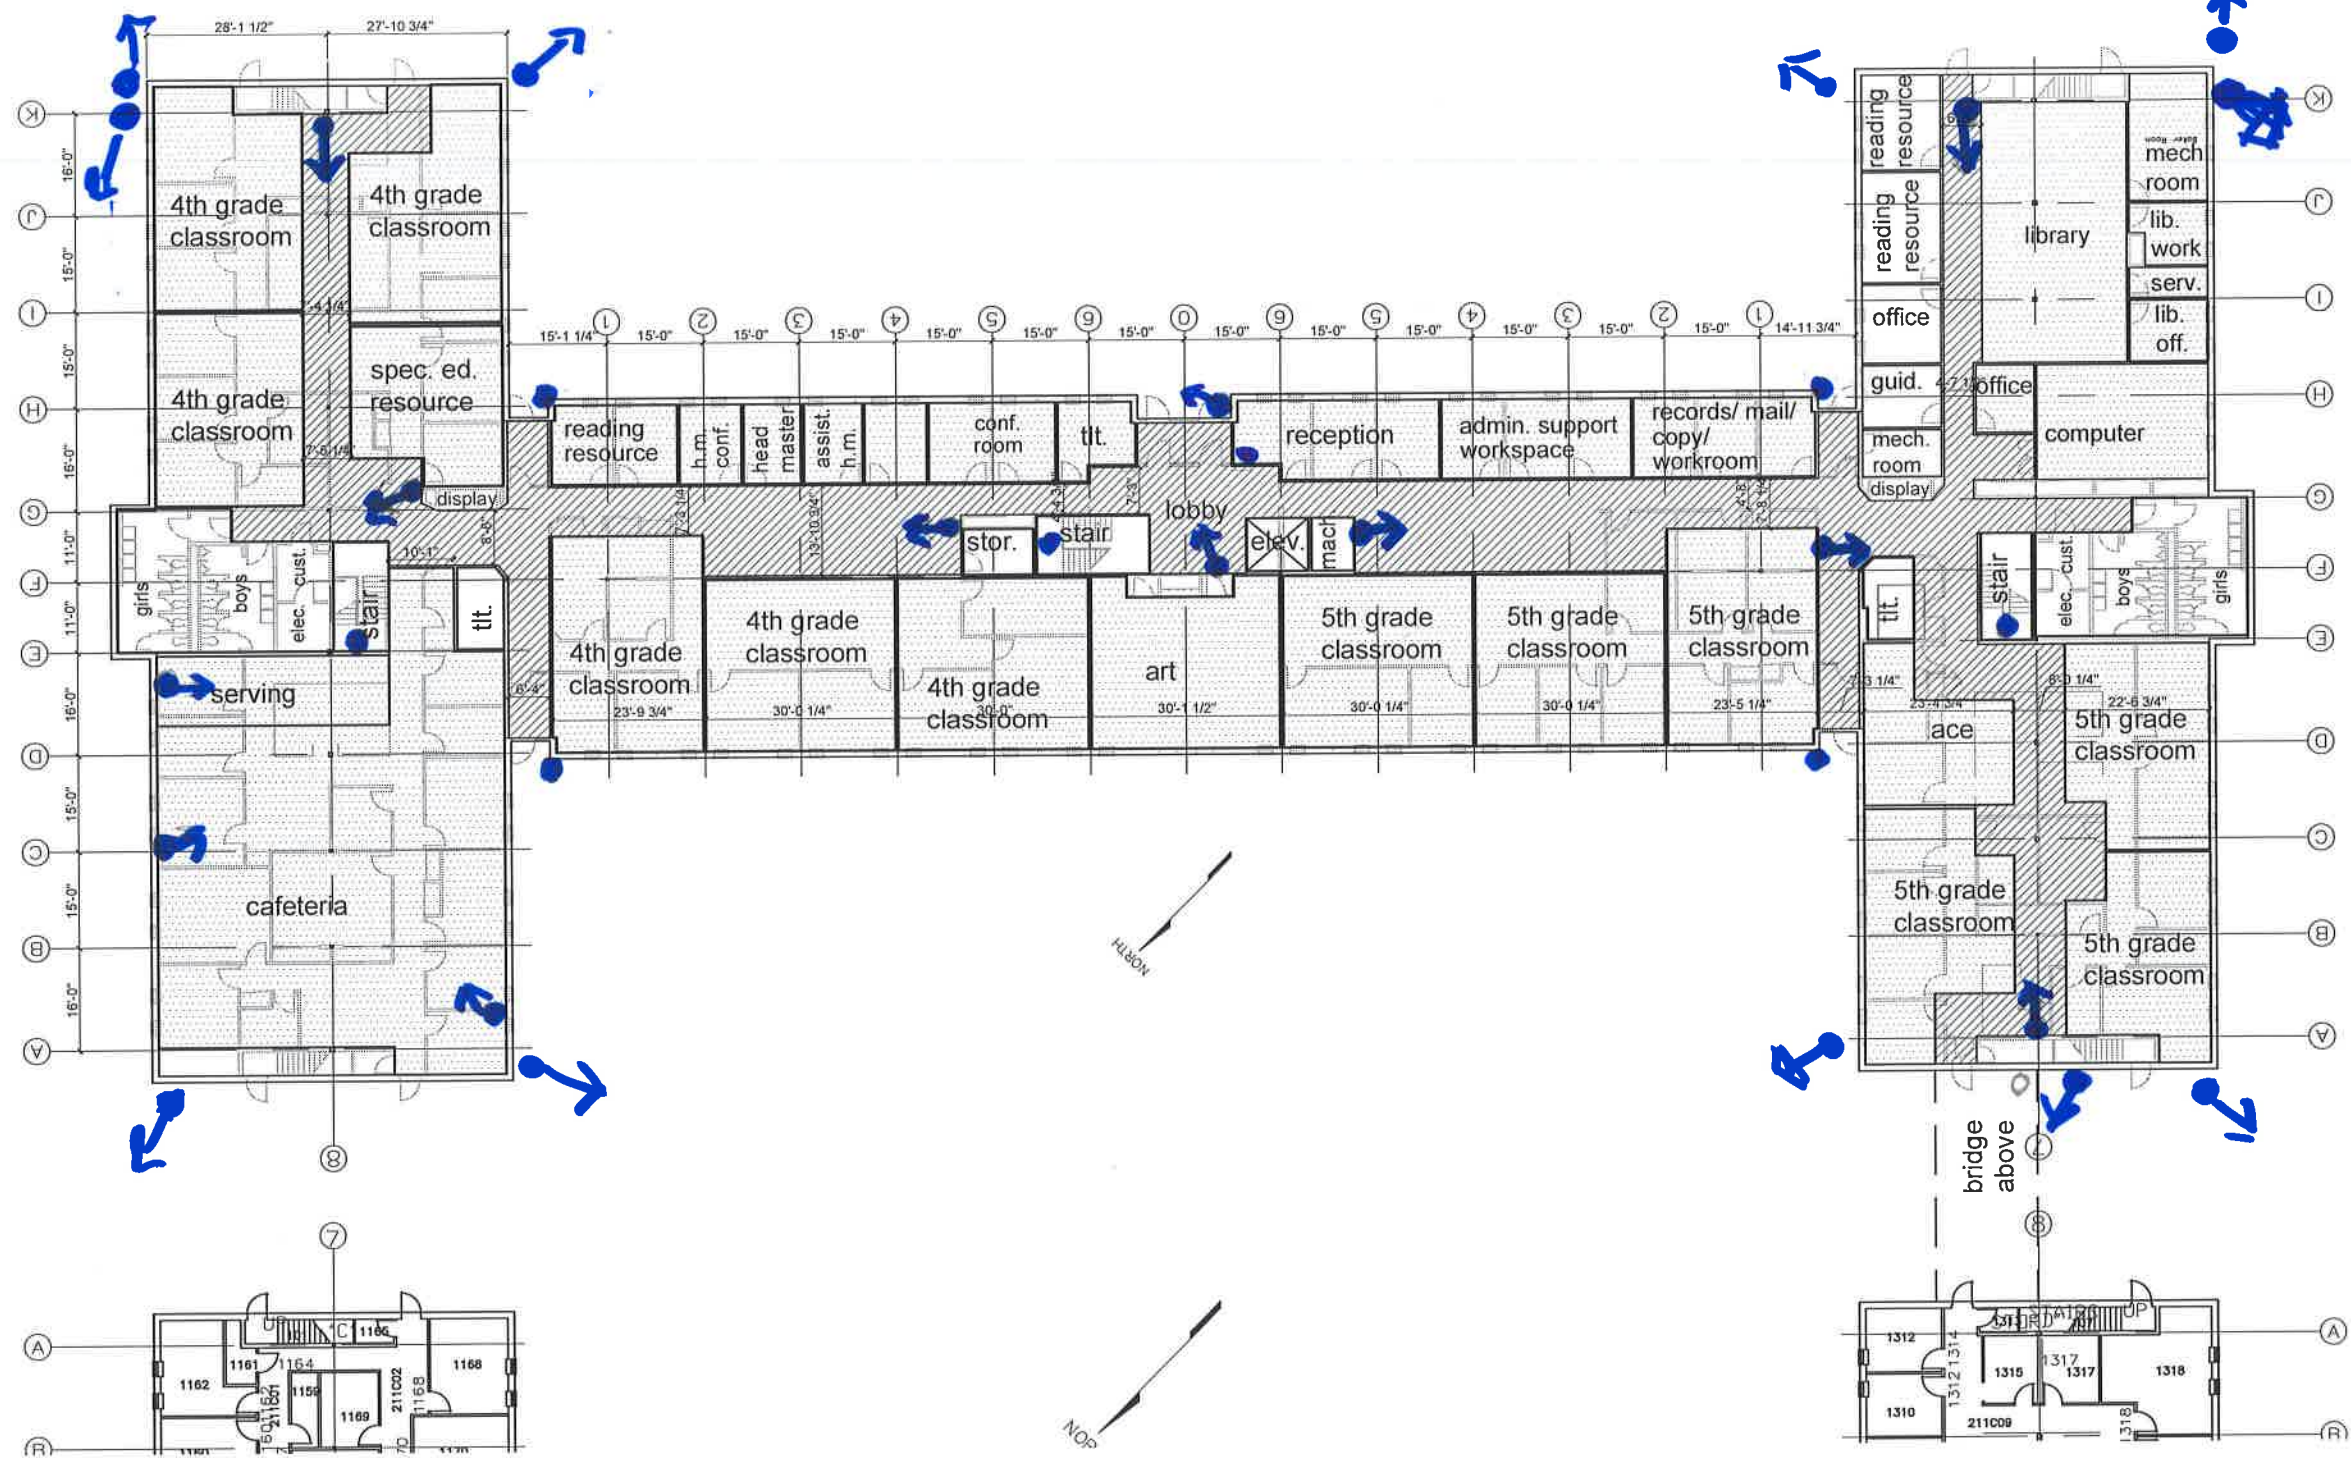

IP cameras

Double door
entrance
for front
office

FIRST FLOOR PLAN
SCALE: 1" = 30'-0"
0 15' 30' 60'

IP cameras

 **SECOND FLOOR PLAN**
SCALE: 1" = 30'-0"
