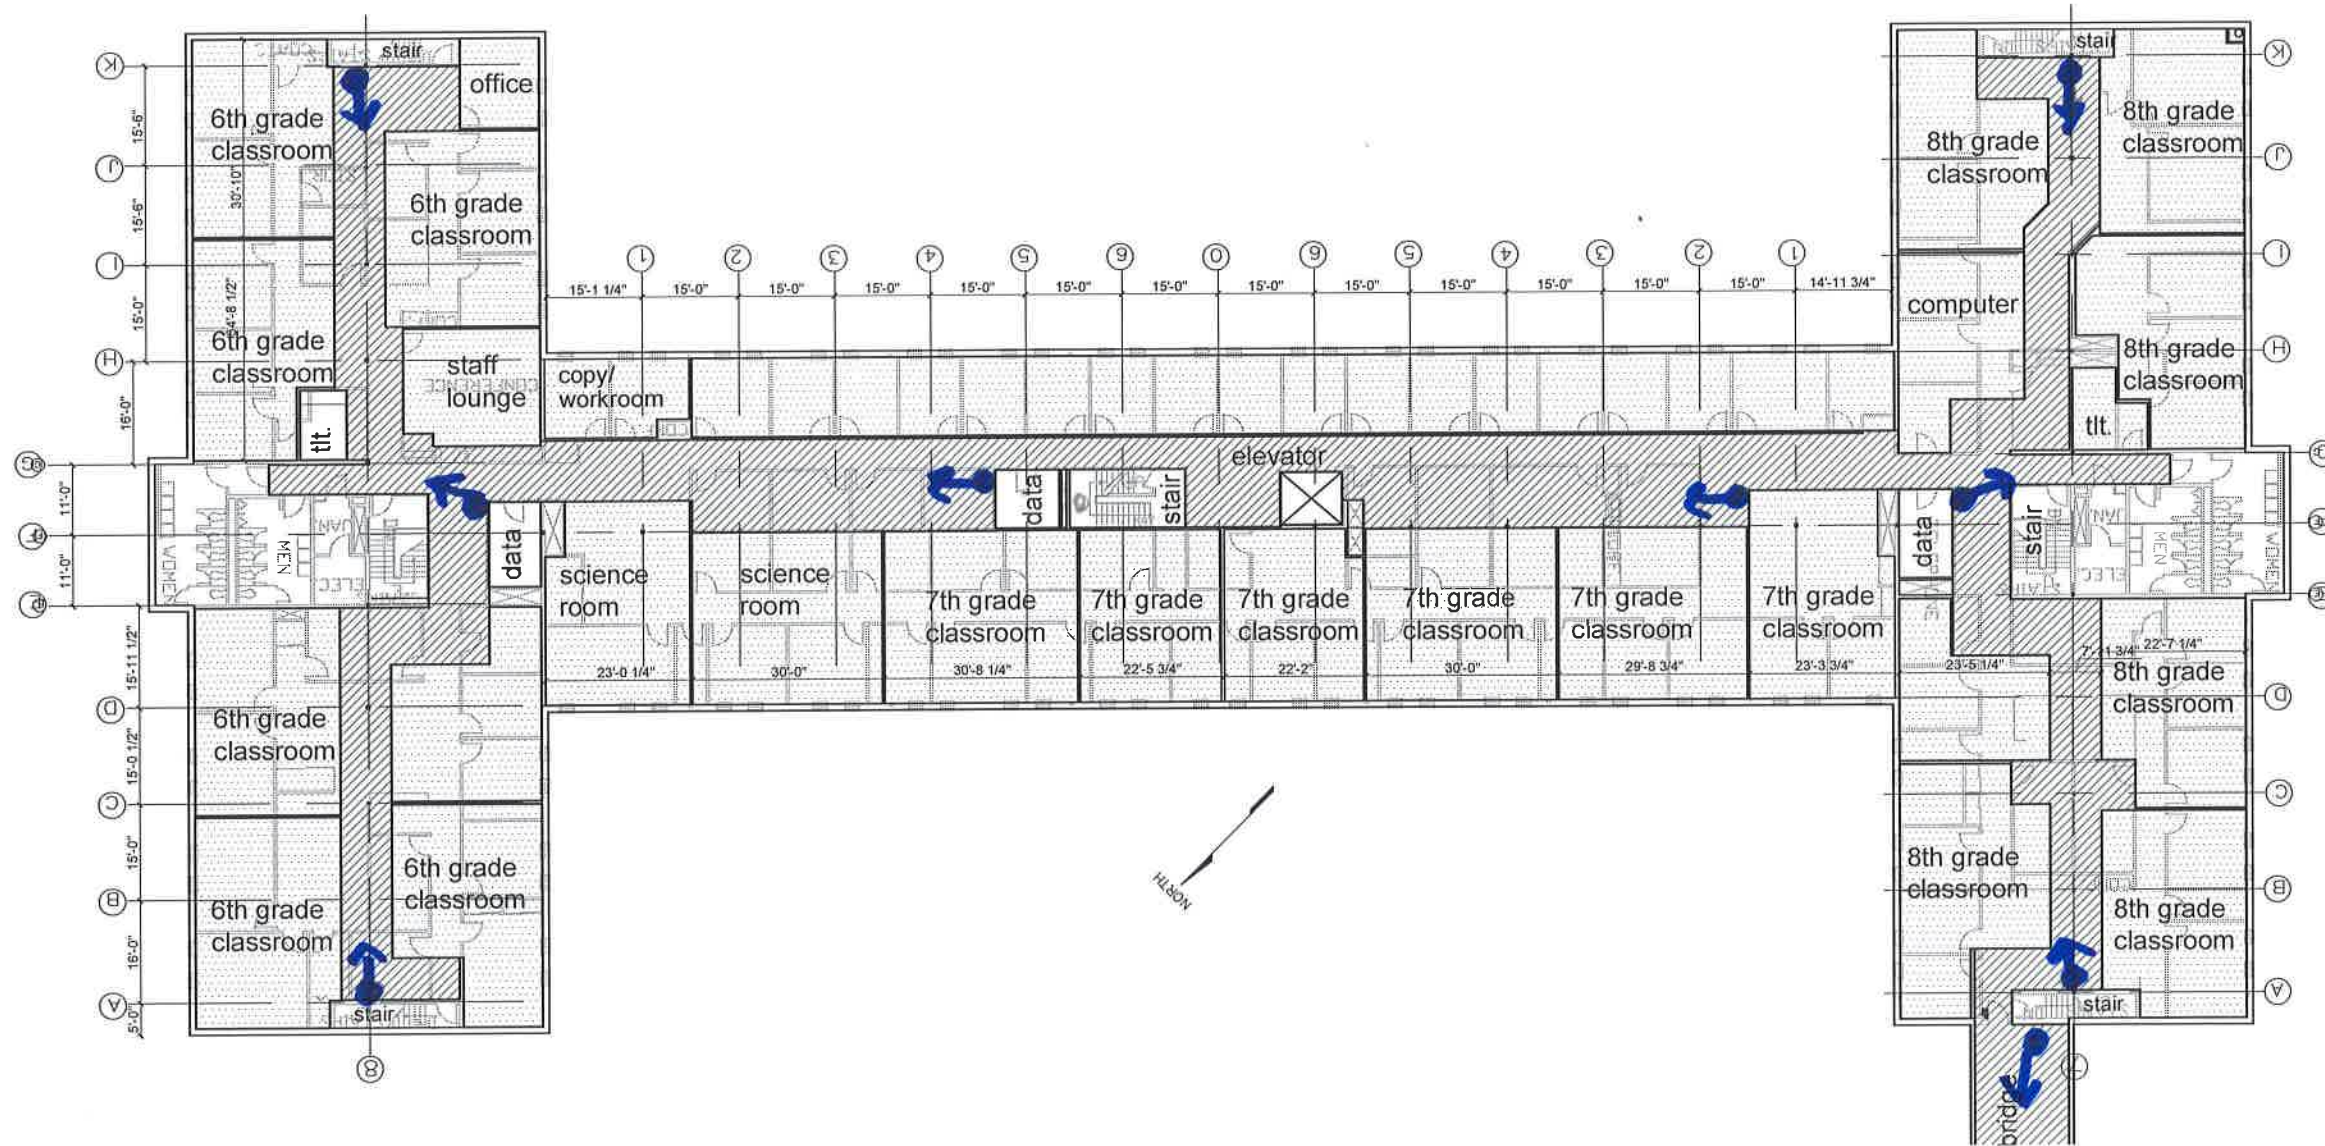

IP cameras

Double door
entrance
for front
office

FIRST FLOOR PLAN
SCALE: 1" = 30'-0"
0 15' 30' 60'

IP cameras

 **SECOND FLOOR PLAN**
SCALE: 1" = 30'-0"
