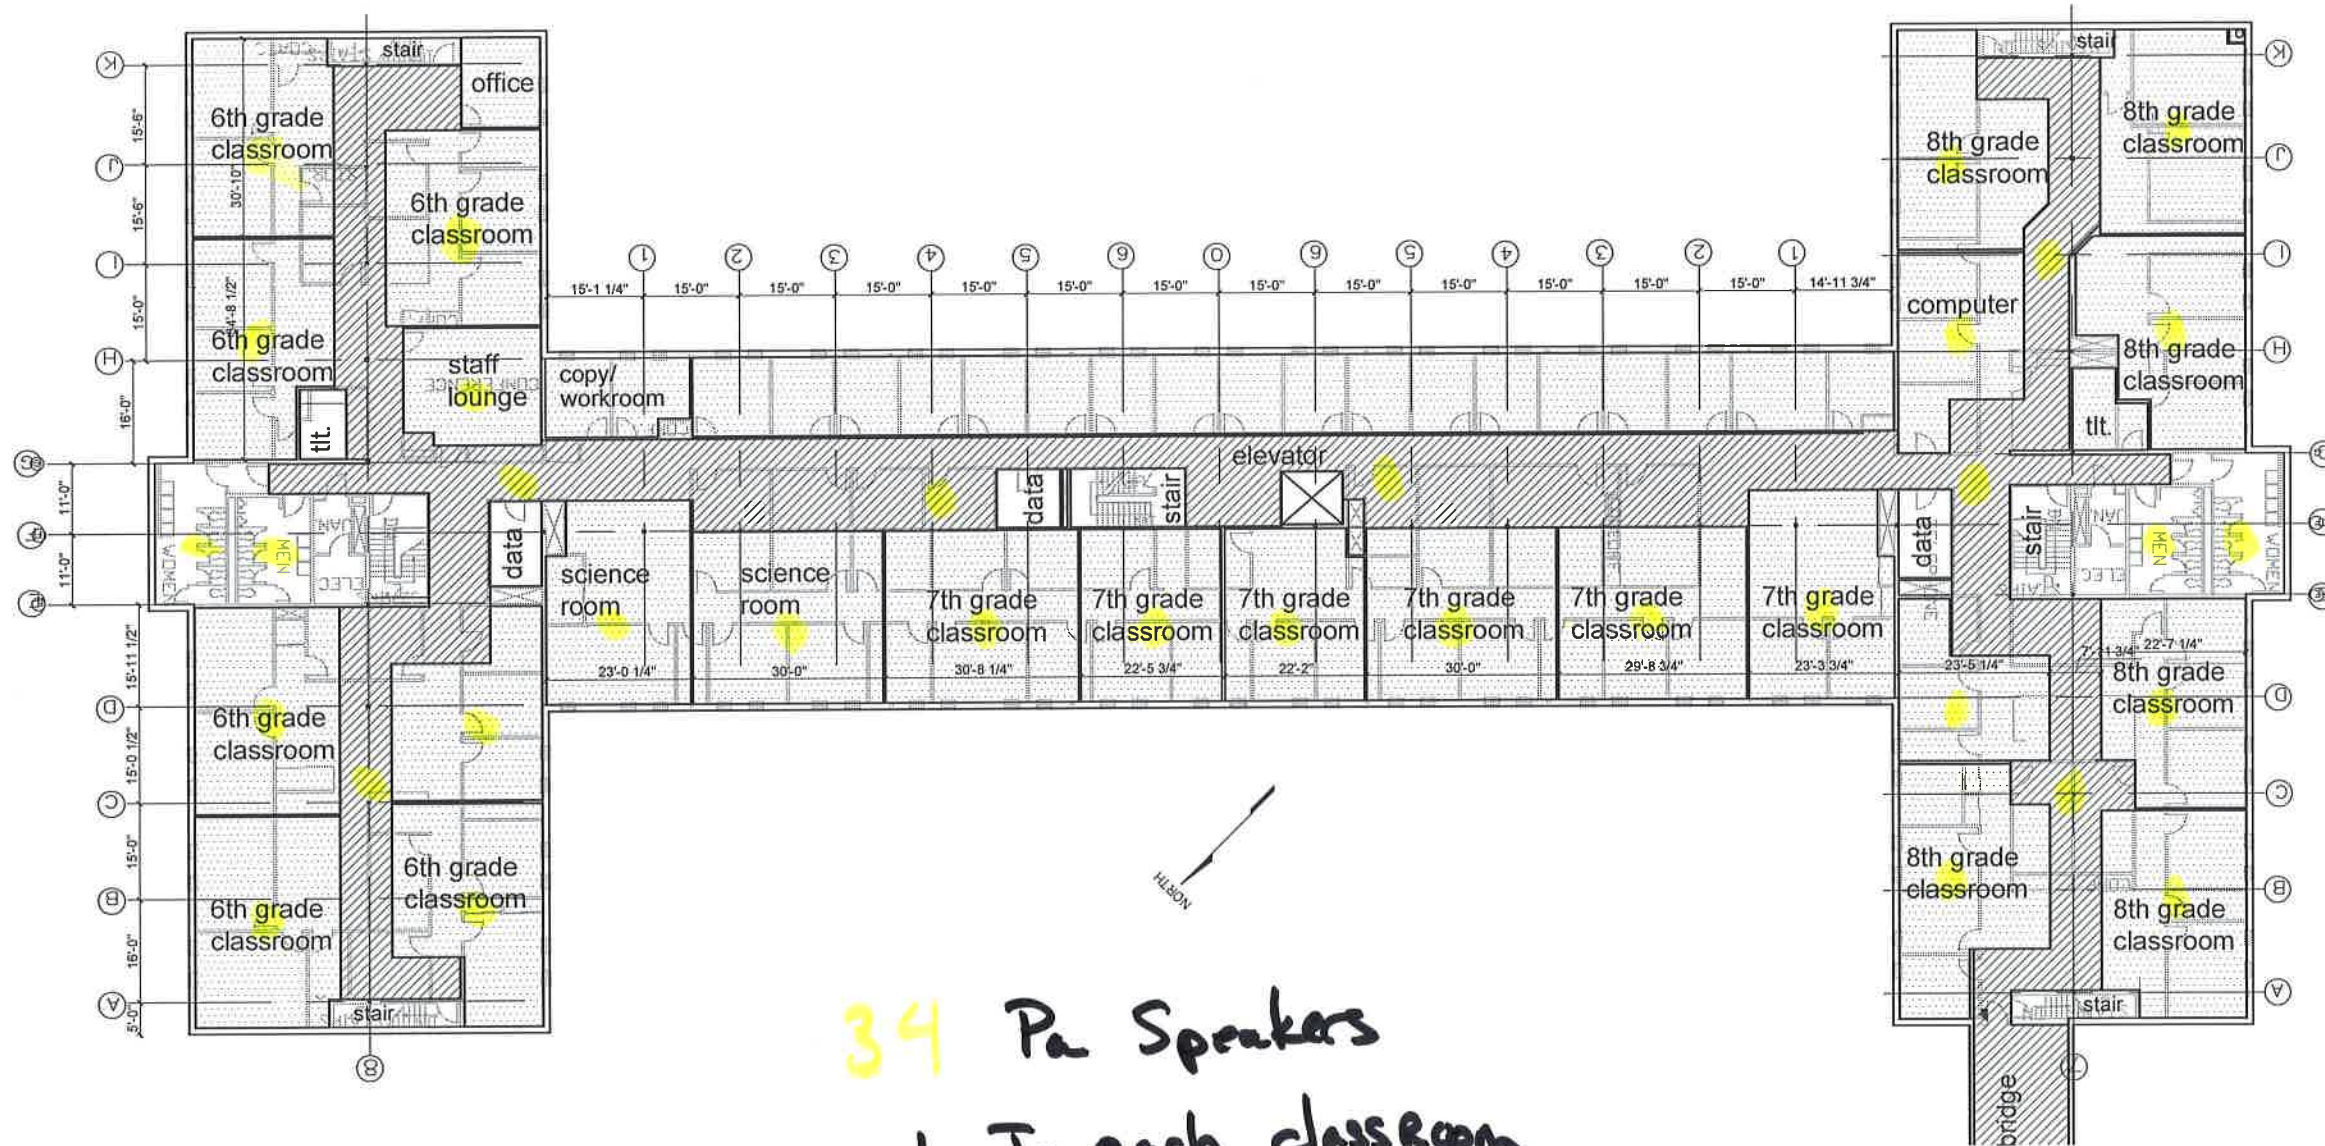

Public Address System

34 Pa Speakers
 1 In each classroom
 wired to main office

SECOND FLOOR PLAN
 SCALE: 1" = 30'-0"
 0 15' 30' 60'

Public Address System

FIRST FLOOR PLAN
 SCALE: 1" = 30'-0"
 0 15' 30' 60'