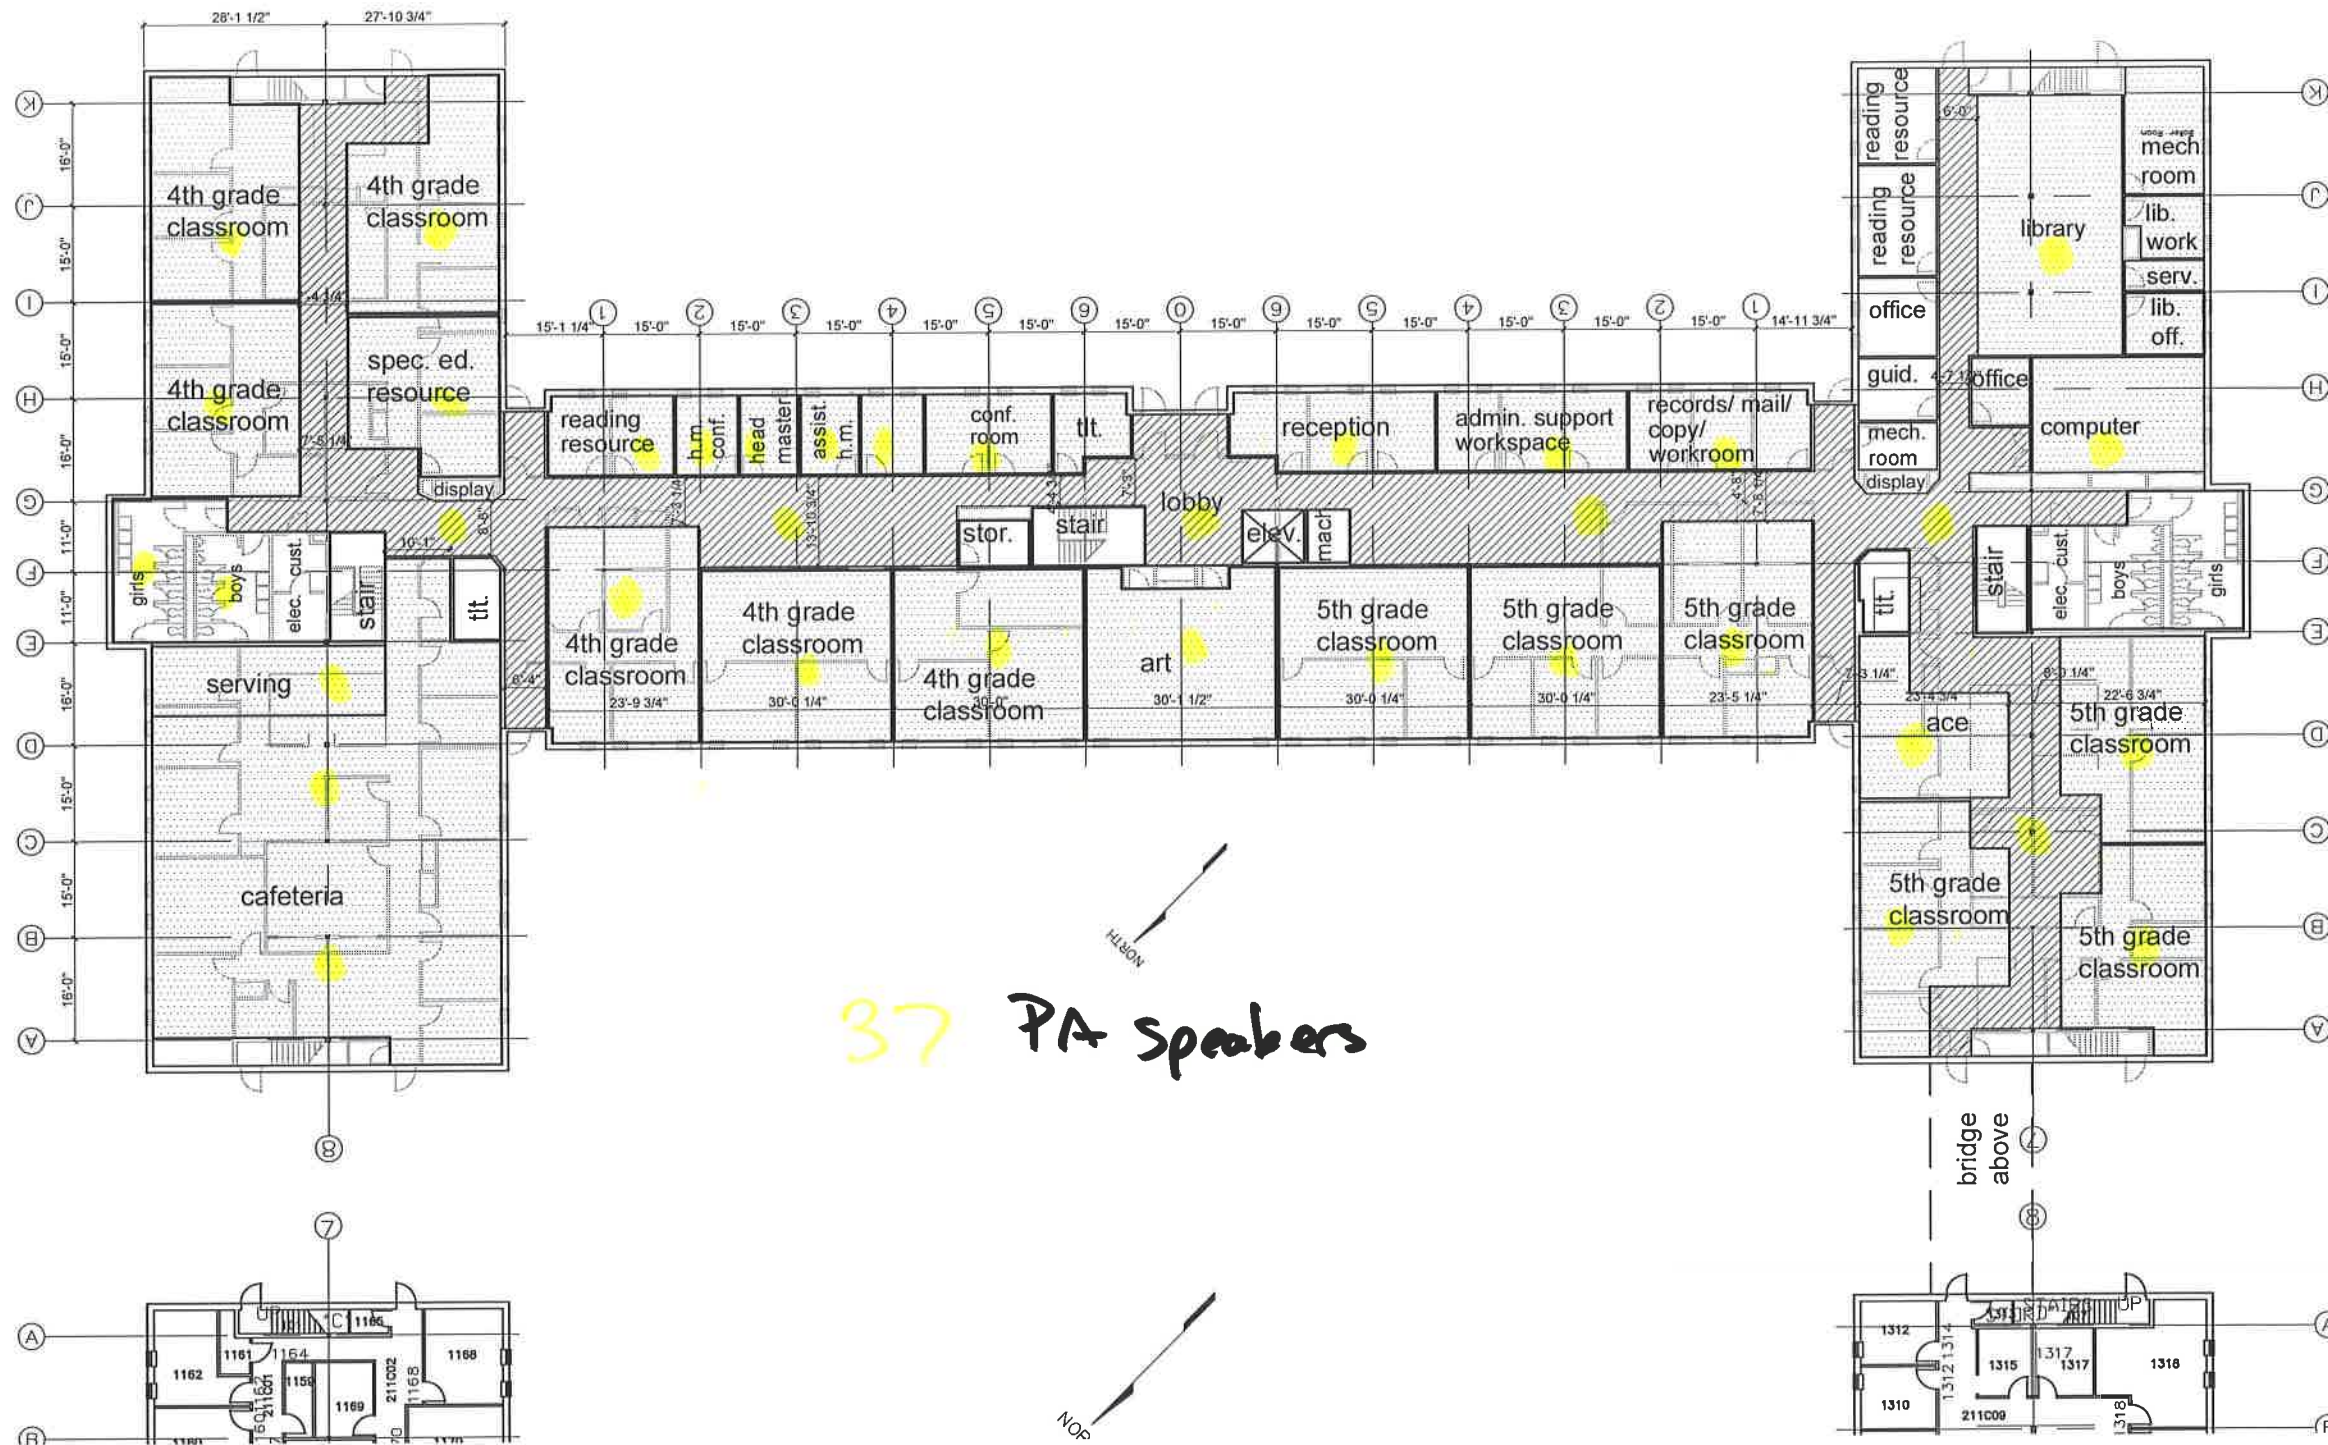

Public Address System

34 Pa Speakers
 1 In each classroom
 wired to main office

SECOND FLOOR PLAN
 SCALE: 1" = 30'-0"
 0 15' 30' 60'

Public Address System

FIRST FLOOR PLAN
 SCALE: 1" = 30'-0"
 0 15' 30' 60'